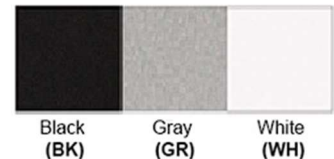

Powder coated finishes

Disclaimer:

- Product details are subject to change without prior notice
- Please contact nearest Meomi Lighting team/representative for all engineered solutions requirements
- Products may vary from the picture(s) provided in this data sheet