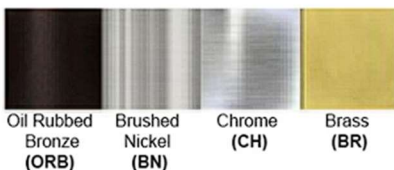

**Warranty**  
36 Months from Shipment

**Certification**

Finish: Oil Rubbed Bronze (ORB), Brushed Nickel (BN), Chrome (CH), Brass (BR)

Powder Coated Finish: White (WH), Black (BK), Gray (GR)

\*\* Custom finish as requested

#### Standard finishes