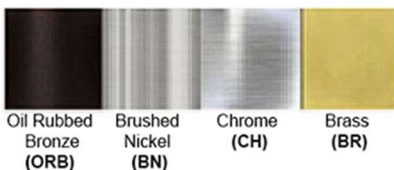

**Warranty**  
36 Months from Shipment

**Certification**

Finish: Oil Rubbed Bronze (ORB), Brushed Nickel (BN), Chrome (CH), Brass (BR)

Powder Coated Finish: White (WH), Black (BK), Gray (GR)

**\*\* Custom finish as requested**

#### Standard finishes