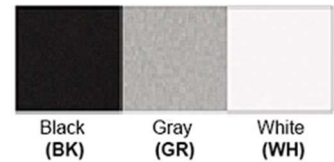

Powder coated finishes

Disclaimer:

- Product details are subject to change without prior notice
- Please contact nearest Meomi Lighting team/representative for all engineered solutions requirements
- Products may vary from the picture(s) provided in this data sheet