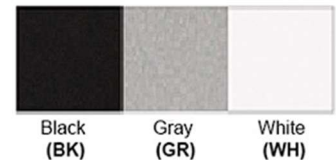

Powder coated finishes

Disclaimer:

- Product details are subject to change without prior notice
- Please contact nearest Meomi Lighting team/representative for all engineered solutions requirements
- Products may vary from the picture(s) provided in this data sheet