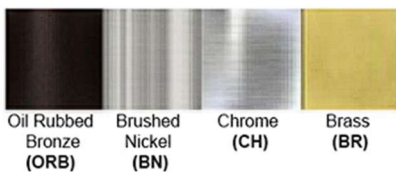

Standard finishes