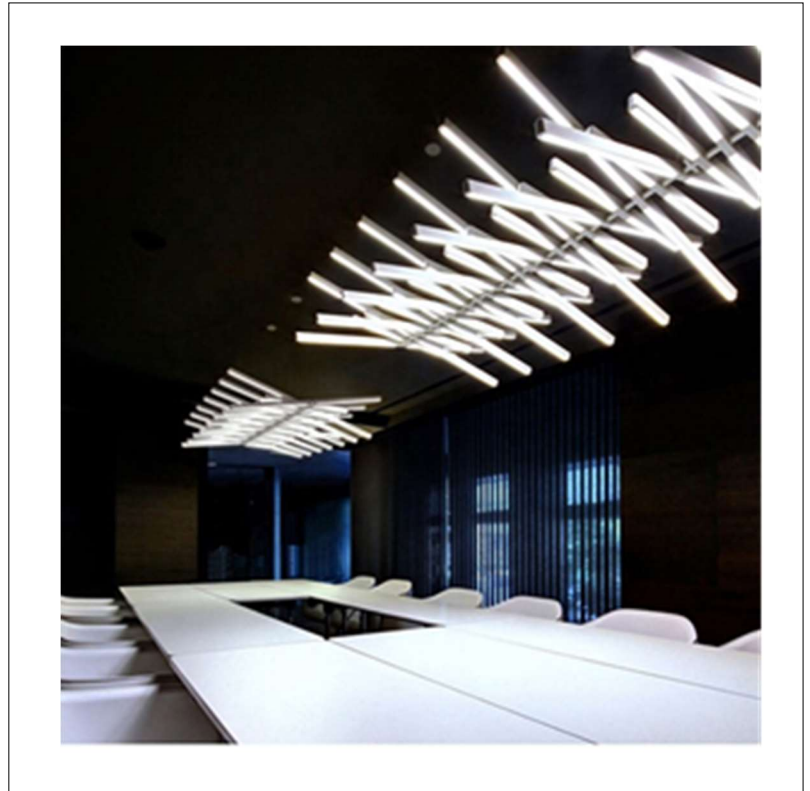

Warranty

36 Months from Shipment

Certification

Finish: Oil Rubbed Bronze (ORB), Brushed Nickel (BN), Chrome (CH), Brass (BR)

Powder Coated Finish: White (WH), Black (BK), Gray (GR)

** Custom finish as requested

Standard finishes

Powder coated finishes

Disclaimer:

* Product details are subject to change without prior notice

* Please contact nearest Meomi Lighting team/representative for all engineered solutions requirements

* Products may vary from the picture(s) provided in this data sheet