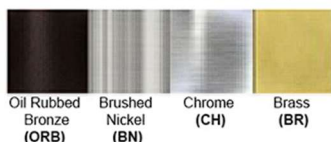

32 (L) X 18 (W) – 40 Watt Fixture

48 (L) X 18 (W) – 50 Watt Fixture

60 (L) X 18 (W) – 60 Watt Fixture

Warranty

36 Months from Shipment

Certification

Finish: Oil Rubbed Bronze (ORB), Brushed Nickel (BN), Chrome (CH), Brass (BR)

Powder Coated Finish: White (WH), Black (BK), Gray (GR)

** Custom finish as requested

Standard finishes

Powder coated finishes

Disclaimer:

* Product details are subject to change without prior notice

* Please contact nearest Meomi Lighting team/representative for all engineered solutions requirements