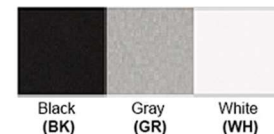

Lumen Output:

1800 Lumens – 40 Watt Fixture

2400 Lumens – 40 Watt Fixture

3000 Lumens – 50 Watt Fixture

3600 Lumens – 60 Watt Fixture

Dimensions (inch): 47.24 (H) – Custom Height available

20 (L) X 18 (W) – 30 Watt Fixture

32 (L) X 18 (W) – 40 Watt Fixture

48 (L) X 18 (W) – 50 Watt Fixture

60 (L) X 18 (W) – 60 Watt Fixture

Warranty

36 Months from Shipment

Certification

Finish: Oil Rubbed Bronze (ORB), Brushed Nickel (BN), Chrome (CH), Brass (BR)

Powder Coated Finish: White (WH), Black (BK), Gray (GR)

** Custom finish as requested

Standard finishes

Powder coated finishes

Disclaimer:

* Product details are subject to change without prior notice

* Please contact nearest Meomi Lighting team/representative for all engineered solutions requirements