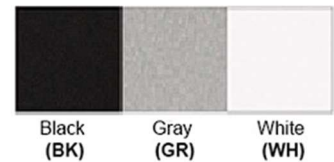

Powder coated finishes

Disclaimer:

- Product details are subject to change without prior notice
- Please contact nearest Meomi Lighting team/representative for all engineered solutions requirements
- Products may vary from the picture(s) provided in this data sheet