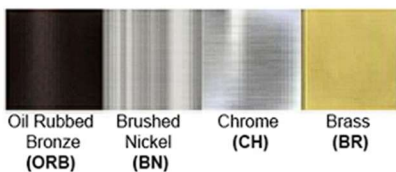

Standard finishes