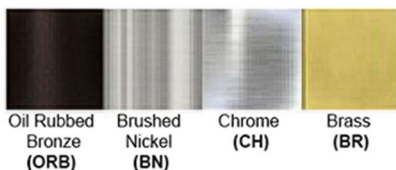

Standard finishes