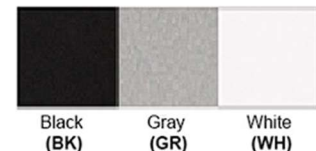

Powder coated finishes

Disclaimer:

- Product details are subject to change without prior notice
- Please contact nearest Meomi Lighting team/representative for all engineered solutions requirements
- Products may vary from the picture(s) provided in this data sheet