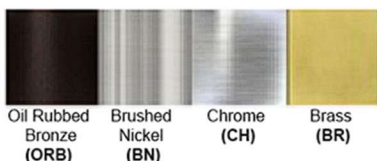

Standard finishes