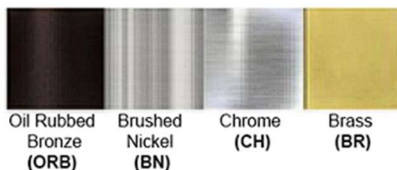

Standard finishes