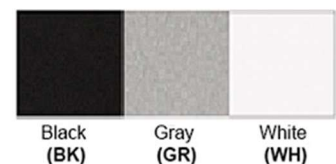

Powder coated finishes

Disclaimer:

- Product details are subject to change without prior notice
- Please contact nearest Meomi Lighting team/representative for all engineered solutions requirements
- Products may vary from the picture(s) provided in this data sheet