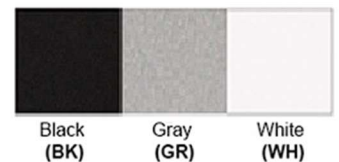

Powder coated finishes

Disclaimer:

- Product details are subject to change without prior notice
- Please contact nearest Meomi Lighting team/representative for all engineered solutions requirements
- Products may vary from the picture(s) provided in this data sheet