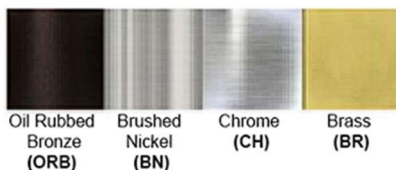

Standard finishes