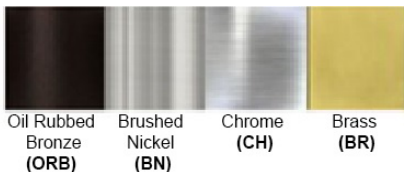

Product: Integrated LED - Chandelier
Product Code(s): ILCP153

Product Details

Type: Integrated LED - Chandelier
IP Rating: 20
Mounting: Ceiling
Materials: Aluminium + Acrylic

Power: 140W
Voltage: 100-227V AC/220-240V AC
Dimmable: 0-10V (Optional)
Beam Angle: 120°

Light Source: LED
LED working hours: 35,000
Luminous Efficacy: 80-90 Lumens/Watt
LED Colour Temperature: 3000-6500K
CRI≥80

Dimensions(inch): (36 + 26 + 18) (L) X 13.5 (W)
Hanging Cable Length: 47"

Warranty
36 Months from Shipment

Finish: Oil Rubbed Bronze (ORB), Brushed Nickel (BN), Chrome (CH), Brass (BR)
Powder Coated Finish: White (WH), Black (BK), Gray (GR)

** Custom finish as requested

Standard finishes

Powder coated finishes