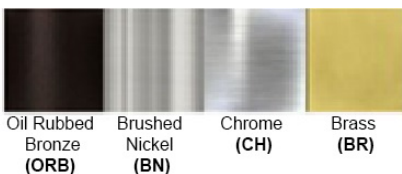

Light Source: LED
LED working hours: 30,000
Luminous Flux: 90-100 lumens/Watt
LED Colour Temperature: 3000/4000/5000K
CRI>80

Dimensions(inch): 32 (W) X 7 (H)
Cable Length: 47"

Warranty
36 Months from Shipment

Certification

Finish: Oil Rubbed Bronze (ORB), Brushed Nickel (BN), Chrome (CH), Brass (BR)
Powder Coated Finish: White (WH), Black (BK), Gray (GR)

** Custom finish as requested

Standard finishes

Powder coated finishes