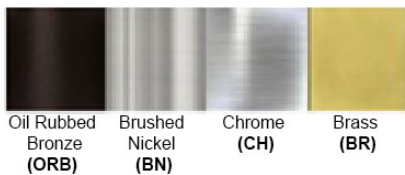

Standard finishes