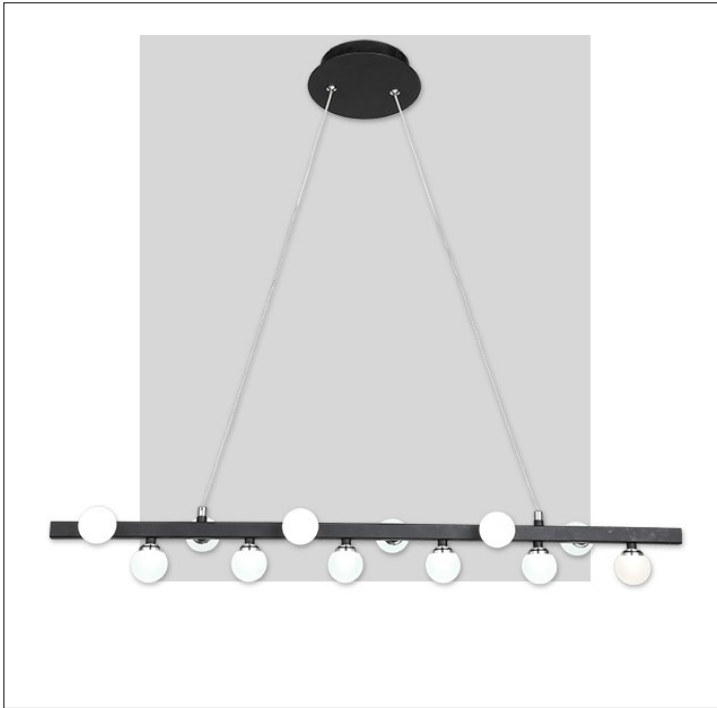

**MEOMI
LIGHTING**

Product: Integrated LED - Chandelier
Product Code(s): ILCP148

Product Details

Type: Integrated LED Chandelier
Mounting: Ceiling
Usage: Indoor
Materials: Steel + Acrylic LED shades

Power: 60 Watt
Voltage: 110-240 VAC
Dimmable: No

Light Source: LED
LED working hours: 50,000
Luminous Efficacy: 75-80 Lumens/Watt
LED Colour Temperature: 2700-6500 DK
CRI>85

Dimensions(inch): 31.5 (L) X 30 (H)

Warranty
36 Months from Shipment

Finish: Oil Rubbed Bronze (ORB), Brushed Nickel (BN), Chrome (CH), Brass (BR)
Powder Coated Finish: White (WH), Black (BK), Gray (GR)