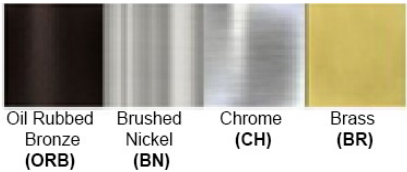

Standard finishes

Powder coated finishes

Disclaimer:
* Product details are subject to change without prior notice
* Please contact nearest Meomi Lighting team/representative for all engineered solutions requirements
* Products may vary from the picture(s) provided in this data sheet