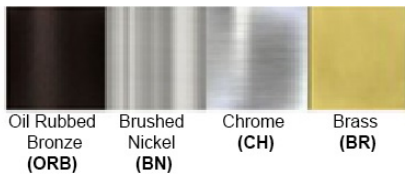

**Warranty**  
36 Months from Shipment

**Certification**

Dimensions(inch):  
4 (Dia) X 10 (H) - 15 W  
6 (Dia) X 12 (H) - 25 W  
Hanging Stem: 2FT Standard

Finish: Oil Rubbed Bronze (ORB), Brushed Nickel (BN), Chrome (CH), Brass (BR)  
Powder Coated Finish: White (WH), Black (BK), Gray (GR)

\*\* Custom finish as requested

#### Standard finishes