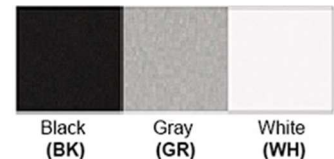

Powder coated finishes

Disclaimer:

* Product details are subject to change without prior notice

* Please contact nearest Meomi Lighting team/representative for all engineered solutions requirements

* Products may vary from the picture(s) provided in this data sheet