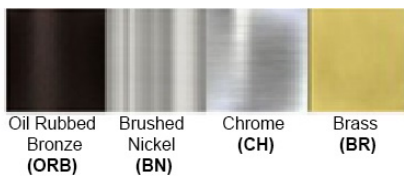

Product: Integrated LED - Chandelier
Product Code(s): ILCP141

Product Details

Type: Integrated LED - Chandelier
Usage: Indoor Dry Location
Mounting: Ceiling
Materials: Metal

Power: 10 W
Voltage: 120V AC
Dimmable: Optional

Light Source: LED
LED working hours: 30,000
Luminous Flux: 90-100 lumens/Watt
LED Colour Temperature: 3000/4000/5000K
CRI>80

Dimensions(inch): 10 (Dia)
Cable Length: 24"

Warranty

36 Months from Shipment

Certification

Finish: Oil Rubbed Bronze (ORB), Brushed Nickel (BN), Chrome (CH), Brass (BR)
Powder Coated Finish: White (WH), Black (BK), Gray (GR)

** Custom finish as requested

Standard finishes

Powder coated finishes