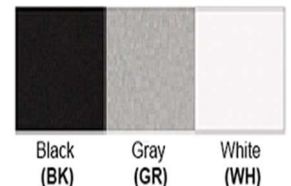

Powder coated finishes

Disclaimer:

- Product details are subject to change without prior notice
- Please contact nearest Meomi Lighting team/representative for all engineered solutions requirements
- Products may vary from the picture(s) provided in this data sheet