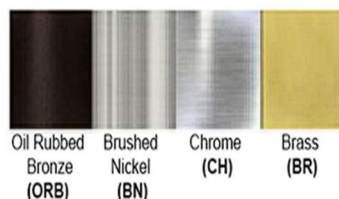

### Certification

Finish: Oil Rubbed Bronze (ORB), Brushed Nickel (BN), Chrome (CH), Brass (BR)  
Powder Coated Finish: White (WH), Black (BK), Gray (GR)

**\*\* Custom finish as requested**

#### Standard finishes