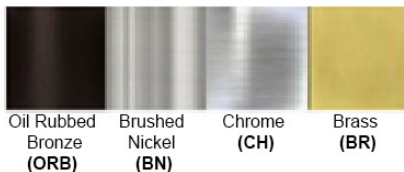

Product: Integrated LED Chandelier
Product Code(s): ILCP133

Product Details

Type: Integrated LED - Chandelier
IP Rating: 20
Mounting: Ceiling
Materials: Aluminium + Poly Carbonate

Power: 55W
Voltage: 100-227V AC/220-240V AC
Dimmable: Available if required
Beam Angle: 120°

Light Source: LED
LED working hours: 35,000
Luminous Efficacy: 80-90 Lumens/Watt
LED Colour Temperature: 3000-6500K
CRI≥80

Dimensions(inch): 23.62 (L) X 23.62 (W) X 47.24 (H)

Warranty
36 Months from shipment

Finish: Oil Rubbed Bronze (ORB), Brushed Nickel (BN), Chrome (CH), Brass (BR)
Powder Coated Finish: White (WH), Black (BK), Gray (GR)

** Custom finish as requested

Standard finishes

Powder coated finishes