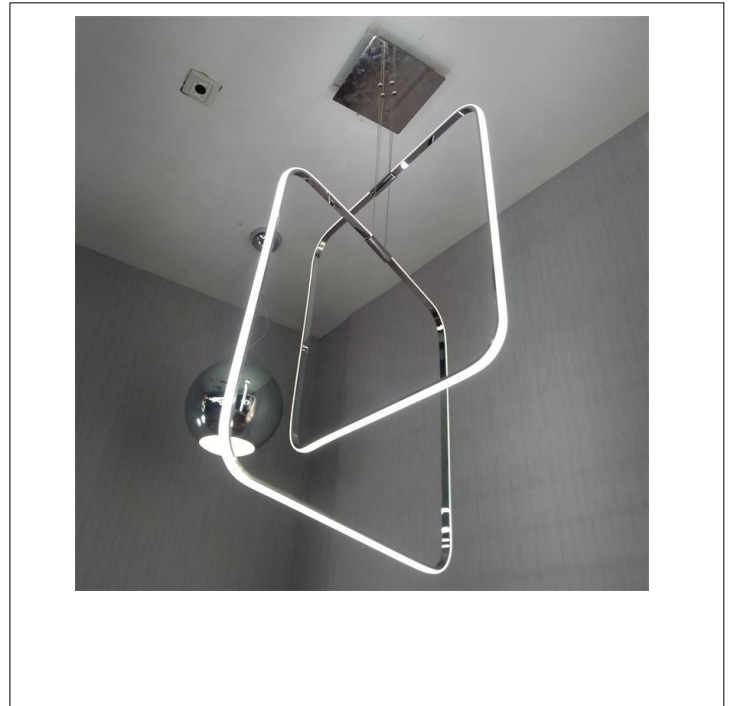

Product: Integrated LED Chandelier
Product Code(s): ILCP133

Product Details

Type: Integrated LED - Chandelier
IP Rating: 20
Mounting: Ceiling
Materials: Aluminium + Poly Carbonate

Power: 55W
Voltage: 100-227V AC/220-240V AC
Dimmable: Available if required
Beam Angle: 120°

Light Source: LED
LED working hours: 35,000
Luminous Efficacy: 80-90 Lumens/Watt
LED Colour Temperature: 3000-6500K
CRI≥80

Dimensions(inch): 23.62 (L) X 23.62 (W) X 47.24 (H)

Warranty
36 Months from shipment

Finish: Oil Rubbed Bronze (ORB), Brushed Nickel (BN), Chrome (CH), Brass (BR)
Powder Coated Finish: White (WH), Black (BK), Gray (GR)

** Custom finish as requested

Standard finishes

Powder coated finishes