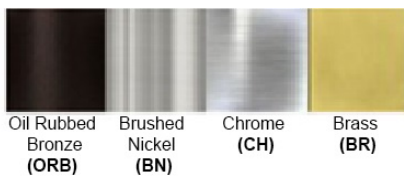

Dimensions(inch): 6 (Dia) X 9 (H)

**Warranty**  
36 Months from Shipment

Finish: Oil Rubbed Bronze (ORB), Brushed Nickel (BN), Chrome (CH), Brass (BR)  
Powder Coated Finish: White (WH), Black (BK), Gray (GR)

\*\* Custom finish as requested

#### Standard finishes