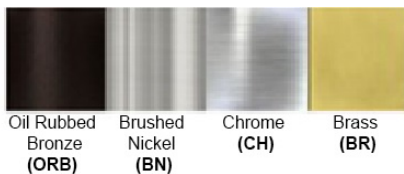

Finish: Oil Rubbed Bronze (ORB), Brushed Nickel (BN), Chrome (CH), Brass (BR)
Powder Coated Finish: White (WH), Black (BK), Gray (GR)

** Custom finish as requested

Standard finishes

Powder coated finishes