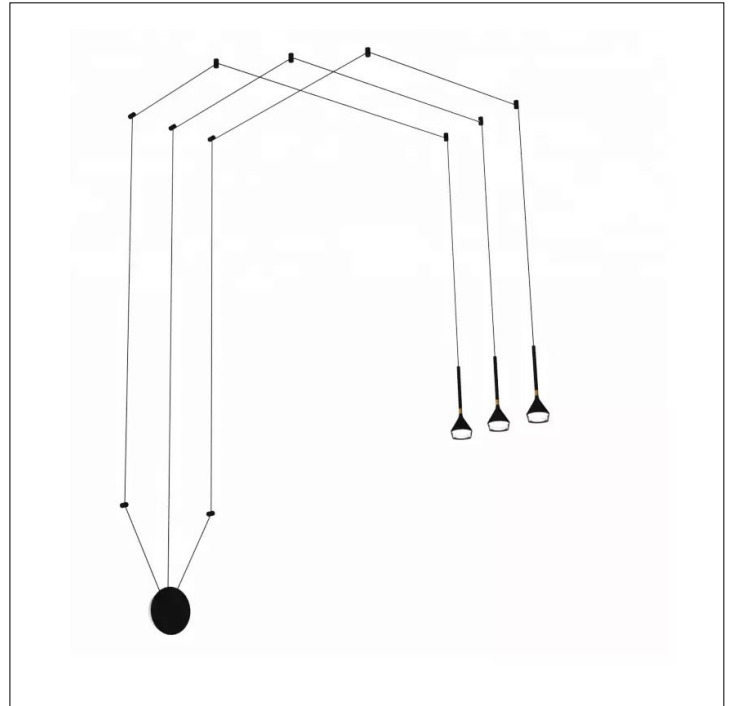

Product: Integrated LED - Chandelier  
Product Code(s): ILCP124

### Product Details

Type: Integrated LED - Chandelier  
IP Rating: 20  
Mounting: Ceiling  
Materials: Aluminium + Acrylic

Power: 15W  
Voltage: 100-227V AC/220-240V AC  
Dimmable: 0-10V (Optional)  
Beam Angle: 120°

Light Source: LED  
LED working hours: 35,000  
Luminous Efficacy: 80-90 Lumens/Watt  
LED Colour Temperature: 3000-6500K  
CRI≥80

Dimensions(inch): 21 (W) X 47.24 (H)  
3.14 (Dia) - Each Light Unit

**Warranty**  
36 Months from Shipment