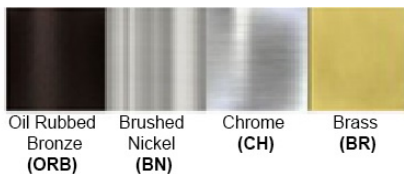

Light Source: LED  
LED working hours: 35,000  
Luminous Efficacy: 80-90 Lumens/Watt  
LED Colour Temperature: 3000-6500K  
CRI≥80

Dimensions(inch): 21 (W) X 47.24 (H)  
3.14 (Dia) - Each Light Unit

**Warranty**  
36 Months from Shipment

Finish: Oil Rubbed Bronze (ORB), Brushed Nickel (BN), Chrome (CH), Brass (BR)  
Powder Coated Finish: White (WH), Black (BK), Gray (GR)

\*\* Custom finish as requested

#### Standard finishes