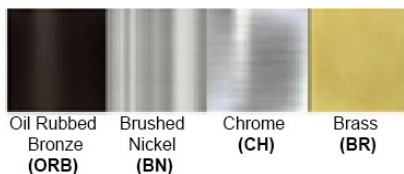

Standard finishes