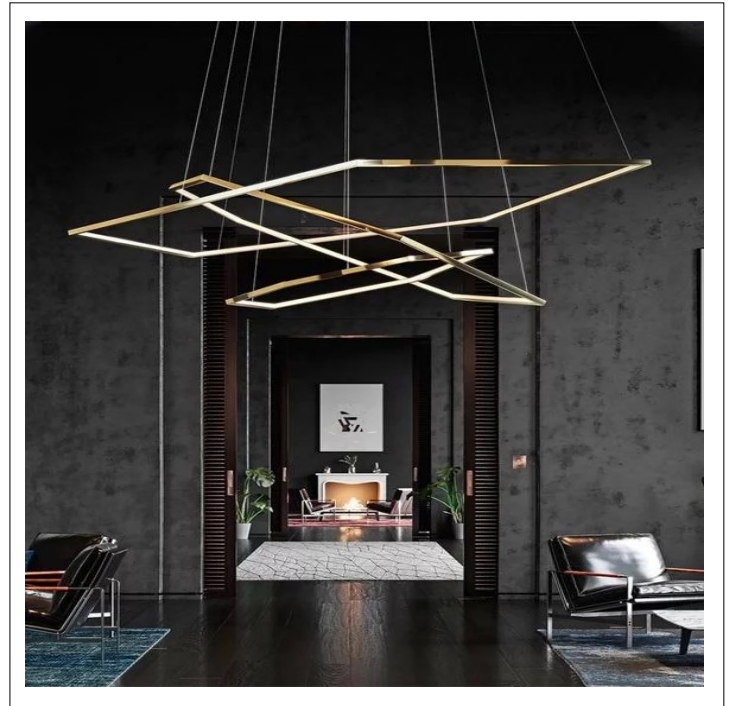

Product: Integrated LED Chandelier
Product Code(s): ILCP115 - Customizable

Product Details

Type: Integrated LED Chandelier - Rings

Usage: Dry - Indoor Location

IP Rating: 20

Mounting: Ceiling

Materials: Metal + Acrylic

Power: 120W / Custom

Voltage: 100-227V AC

Beam Angle: 180°

Dimmable: (0-10V) - Optional

Light Source: LED

LED working hours: 30,000

Luminous Efficacy: 90-100 Lumens/Watt

LED Colour Temperature: 3000-6500 DK

CRI≥80

Dimensions(mm): 1200 (H) - Custom Height available

Ring 1: 1800 (Dia) X 15 (H)

Ring 2: 1200 (Dia) X 15 (H)

Ring 3: 800 (Dia) X 15 (H)

** Number of hexagonal rings of custom dimensions available as requested