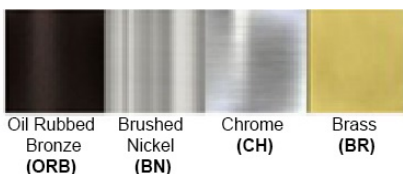

Standard finishes