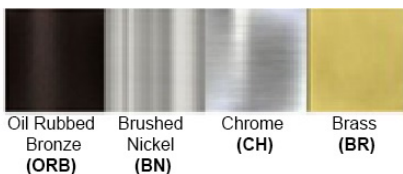

Standard finishes