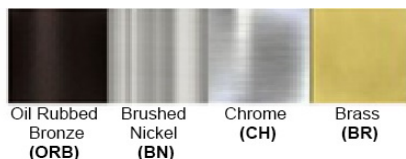

Light Source: LED
Light Projection: Downward
LED working hours: 35,000
Luminous Efficacy: 60-70 Lumens/Watt
Lumen Output : 300 Lumens
LED Colour Temperature: 3000K
CRI≥80

Dimensions(inch): 1.5 (Dia) X 12 (H)
Canopy Dimension (inch): 4.75 (W) X 2.25 (H)
Overall Height: 30" Minimum - 145" Maximum
Cable Length: 18" Minimum - 133" Maximum

Warranty
36 Months from Shipment

Certification

Finish: Oil Rubbed Bronze (ORB), Brushed Nickel (BN), Chrome (CH), Brass (BR)
Powder Coated Finish: White (WH), Black (BK), Gray (GR)

** Custom finish as requested

Standard finishes

Powder coated finishes

Disclaimer:

- * Product details are subject to change without prior notice
- * Please contact nearest Meomi Lighting team/representative for all engineered solutions requirements
- * Products may vary from the picture(s) provided in this data sheet