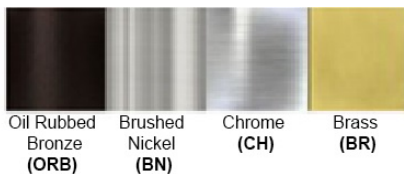

Product: Integrated LED Chandelier
Product Code(s): ILCP109

Product Details

Type: Integrated LED - Chandelier
IP Rating: 20
Mounting: Ceiling
Materials: Aluminium + Acrylic

Power: 65W, 85W
Voltage: 100-227V AC/220-240V AC
Beam Angle: 120°
Dimmable: Available if required

Light Source: LED
LED working hours: 35,000
Luminous Efficacy: 80-90 Lumens/Watt
LED Colour Temperature: 3000-6500DK
CRI≥80

Dimensions(inch):
23.6 (Dia) X 47.24 (H) - 65W
31.5 (Dia) X 47.24 (H) - 85W

Warranty
36 Months from Shipment

Finish: Oil Rubbed Bronze (ORB), Brushed Nickel (BN), Chrome (CH), Brass (BR)
Powder Coated Finish: White (WH), Black (BK), Gray (GR)

** Custom finish as requested

Standard finishes

Powder coated finishes