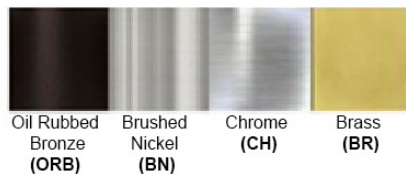

**\*\*Custom Dimensions Available**

**Warranty**  
36 Months from Shipment

**Certification**

Finish: Oil Rubbed Bronze (ORB), Brushed Nickel (BN), Chrome (CH), Brass (BR)  
Powder Coated Finish: White (WH), Black (BK), Gray (GR)

**\*\* Custom finish as requested**

#### Standard finishes