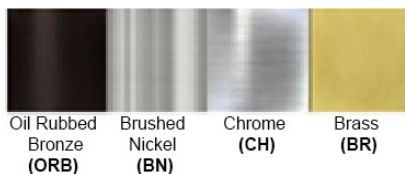

Standard finishes