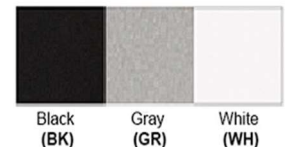

Powder coated finishes

Disclaimer:

- Product details are subject to change without prior notice
- Please contact nearest Meomi Lighting team/representative for all engineered solutions requirements
- Products may vary from the picture(s) provided in this data sheet