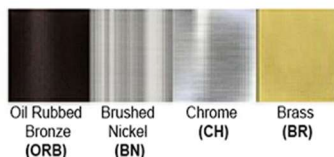

Standard finishes