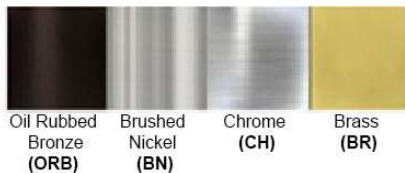

Certification

Finish: Oil Rubbed Bronze (ORB), Brushed Nickel (BN), Chrome (CH), Brass (BR)

Powder Coated Finish: White (WH), Black (BK), Gray (GR)

** Custom finish as requested

Standard finishes

Powder coated finishes