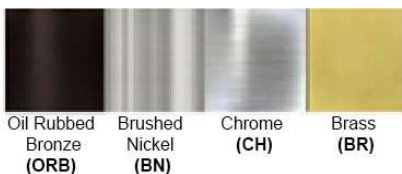

Standard finishes