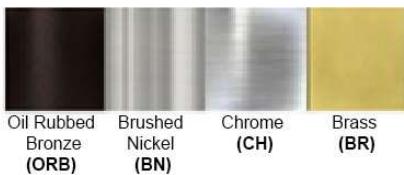

Product: Indoor Ceiling Mounted Fixture
Product Code(s): ICM06

Product Details

Type: Indoor Ceiling Mounted Fixture
Usage: Indoor Dry Location
Mounting: Ceiling
Materials: Steel & Glass
Finish: Chrome
**** Custom Finish Available**

Finish: Oil Rubbed Bronze (ORB), Brushed Nickel (BN), Chrome (CH), Brass (BR)
Powder Coated Finish: White (WH), Black (BK), Gray (GR)

**** Custom finish as requested**

Standard finishes

Powder coated finishes