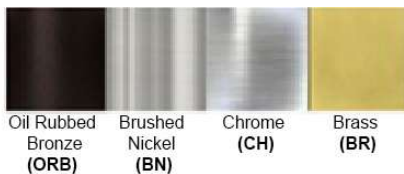

Finish: Oil Rubbed Bronze (ORB), Brushed Nickel (BN), Chrome (CH), Brass (BR)
Powder Coated Finish: White (WH), Black (BK), Gray (GR)

**** Custom finish as requested**

Standard finishes

Powder coated finishes