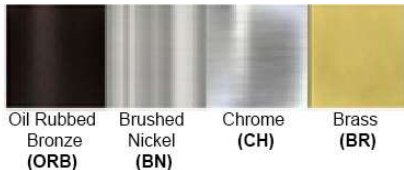

Certification

Finish: Oil Rubbed Bronze (ORB), Brushed Nickel (BN), Chrome (CH), Brass (BR)

Powder Coated Finish: White (WH), Black (BK), Gray (GR)

** Custom finish as requested

Standard finishes

Powder coated finishes