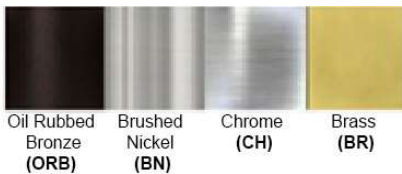

Certification

Finish: Oil Rubbed Bronze (ORB), Brushed Nickel (BN), Chrome (CH), Brass (BR)

Powder Coated Finish: White (WH), Black (BK), Gray (GR)

** Custom finish as requested

Standard finishes

Powder coated finishes