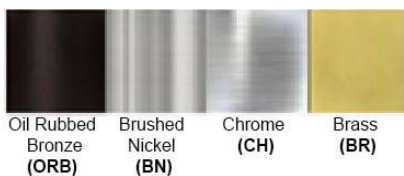

Certification

Finish: Oil Rubbed Bronze (ORB), Brushed Nickel (BN), Chrome (CH), Brass (BR)

Powder Coated Finish: White (WH), Black (BK), Gray (GR)

** Custom finish as requested

Standard finishes

Powder coated finishes