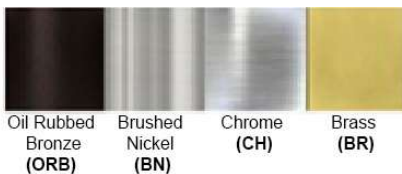

### Certification

Finish: Oil Rubbed Bronze (ORB), Brushed Nickel (BN), Chrome (CH), Brass (BR)

Powder Coated Finish: White (WH), Black (BK), Gray (GR)

\*\* Custom finish as requested

### Standard finishes

### Powder coated finishes