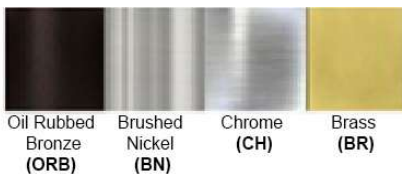

Standard finishes