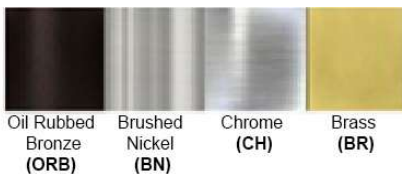

Certification

Finish: Oil Rubbed Bronze (ORB), Brushed Nickel (BN), Chrome (CH), Brass (BR)

Powder Coated Finish: White (WH), Black (BK), Gray (GR)

** Custom finish as requested

Standard finishes

Powder coated finishes