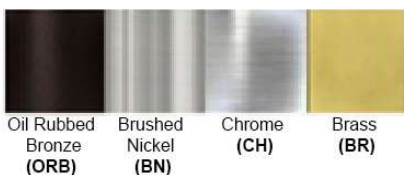

Certification

Finish: Oil Rubbed Bronze (ORB), Brushed Nickel (BN), Chrome (CH), Brass (BR)

Powder Coated Finish: White (WH), Black (BK), Gray (GR)

** Custom finish as requested

Standard finishes

Powder coated finishes