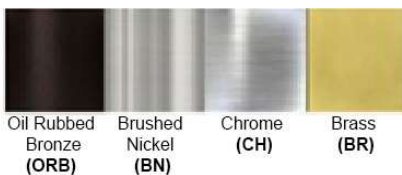

Product: Indoor Ceiling Mounted Fixture
Product Code(s): ICM022

Product Details

Type: Indoor Ceiling Mounted Fixture
Usage: Indoor Dry Location
Mounting: Ceiling
Materials: Steel & Fabric
Finish: Satin Nickel & Designer Fabric
**** Custom Finish Available**

Finish: Oil Rubbed Bronze (ORB), Brushed Nickel (BN), Chrome (CH), Brass (BR)
Powder Coated Finish: White (WH), Black (BK), Gray (GR)

**** Custom finish as requested**

Standard finishes

Powder coated finishes