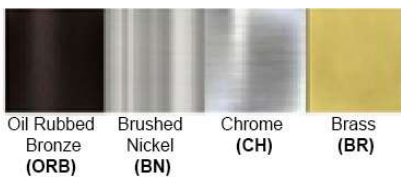

Certification

Finish: Oil Rubbed Bronze (ORB), Brushed Nickel (BN), Chrome (CH), Brass (BR)

Powder Coated Finish: White (WH), Black (BK), Gray (GR)

** Custom finish as requested

Standard finishes

Powder coated finishes