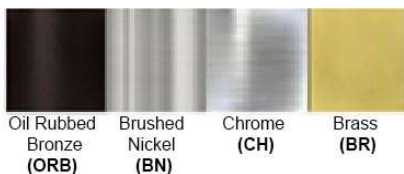

Certification

Finish: Oil Rubbed Bronze (ORB), Brushed Nickel (BN), Chrome (CH), Brass (BR)

Powder Coated Finish: White (WH), Black (BK), Gray (GR)

** Custom finish as requested

Standard finishes

Powder coated finishes