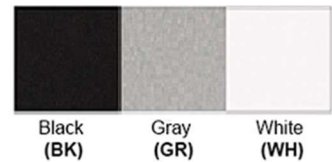

Powder coated finishes

Disclaimer:

- Product details are subject to change without prior notice
- Please contact nearest Meomi Lighting team/representative for all engineered solutions requirements
- Products may vary from the picture(s) provided in this data sheet