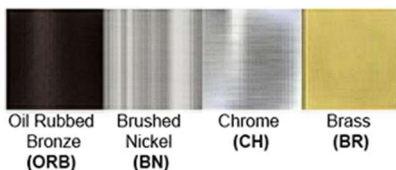

Dimensions (inch): 16 (H) X 7 (W)  
Shade (inch): 7 (W) X 6 (H)

**Warranty**  
12 months from shipment

Finish: Oil Rubbed Bronze (ORB), Brushed Nickel (BN), Chrome (CH), Brass (BR)  
Powder Coated Finish: White (WH), Black (BK), Gray (GR)

\*\* Custom finish as requested

#### Standard finishes