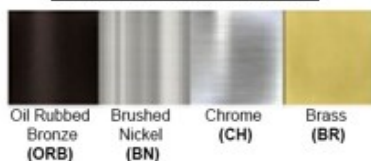

Dimensions (inch): 18 (H) X 8 (W)
Shade (inch): 8 (W) X 4 (H)

Warranty

12 Months from shipment – Socket Based
36 Months from Shipment - LED

Certification

Finish: Oil Rubbed Bronze (ORB), Brushed Nickel (BN), Chrome (CH), Brass (BR)

Powder Coated Finish: White (WH), Black (BK), Gray (GR)

** Custom finish as requested

Standard finishes

Powder coated finishes

Disclaimer:

- * Product details are subject to change without prior notice
- * Please contact nearest Meomi Lighting team/representative for all engineered solutions requirements
- * Products may vary from the picture(s) provided in this data sheet