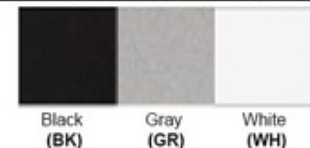

Dimensions (inch): 18 (H) X 8 (W)
Shade (inch): 8 (W) X 4 (H)

Warranty

12 Months from shipment – Socket Based
36 Months from Shipment - LED

Certification

Finish: Oil Rubbed Bronze (ORB), Brushed Nickel (BN), Chrome (CH), Brass (BR)

Powder Coated Finish: White (WH), Black (BK), Gray (GR)

** Custom finish as requested

Standard finishes

Powder coated finishes

Disclaimer:

- * Product details are subject to change without prior notice
- * Please contact nearest Meomi Lighting team/representative for all engineered solutions requirements
- * Products may vary from the picture(s) provided in this data sheet