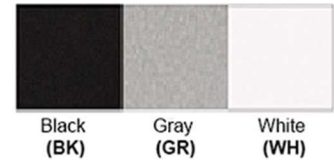

Powder coated finishes

Disclaimer:

- Product details are subject to change without prior notice
- Please contact nearest Meomi Lighting team/representative for all engineered solutions requirements
- Products may vary from the picture(s) provided in this data sheet