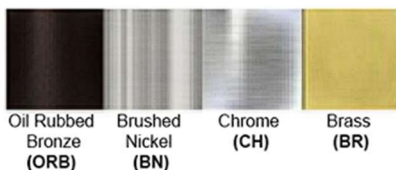

### Certification

Finish: Oil Rubbed Bronze (ORB), Brushed Nickel (BN), Chrome (CH), Brass (BR)

Powder Coated Finish: White (WH), Black (BK), Gray (GR)

\*\* Custom finish as requested

### Standard finishes

### Powder coated finishes