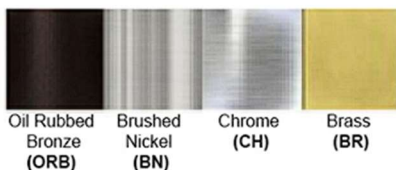

Dimensions (inch):  
Shade Size: 10 (D) X 6 (H)  
Overall Height: 63"

**Warranty**  
12 months from shipment

Finish: Oil Rubbed Bronze (ORB), Brushed Nickel (BN), Chrome (CH), Brass (BR)  
Powder Coated Finish: White (WH), Black (BK), Gray (GR)

\*\* Custom finish as requested

#### Standard finishes