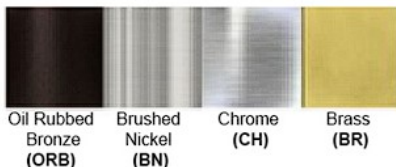

Light Source: LED
LED Lifespan: 30,000 Hours
LED Colour Temperature: 3000-6000 K
Luminous Efficacy: 60-70 Lumens/Watt
Lumen Output: 600 Lumens

Dimensions (inch): 3 (W) X 11 (H) X 5 (E)

Warranty

36 Months from Shipment

Certification

Finish: Oil Rubbed Bronze (ORB), Brushed Nickel (BN), Chrome (CH), Brass (BR)

Powder Coated Finish: White (WH), Black (BK), Gray (GR)

**** Custom finish as requested**

Standard finishes

Powder coated finishes