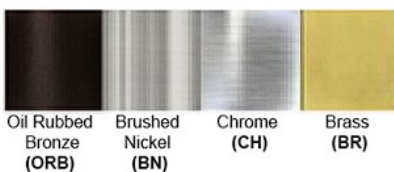

### Certification

Finish: Oil Rubbed Bronze (ORB), Brushed Nickel (BN), Chrome (CH), Brass (BR)

Powder Coated Finish: White (WH), Black (BK), Gray (GR)

\*\* Custom finish as requested

#### Standard finishes

#### Powder coated finishes